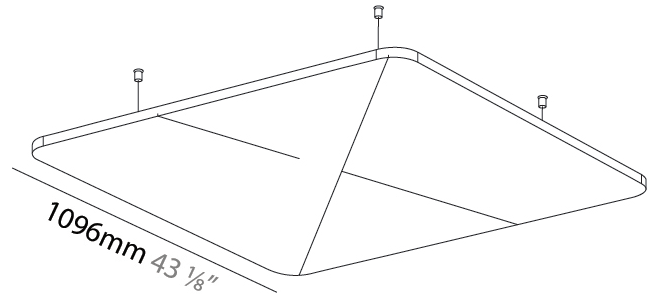

GENERAL

Series: Quantum Acoustic Light Panel
Brand: Prolicht
Division: Architectural
Mounting Type: Suspension
Mounting Location: Ceiling
Subcategory: Acoustic

PHYSICAL

Shape: Round
Length (mm): 1096
Length (in): 43 1/8
Width (mm): 1096
Width (in): 43 1/8
Height (mm): 54
Height (in): 2 1/8
Light Distribution: Indirect
Fixture Finish: SSR / BKV / CWI / CRY / HAB / UFT / ITA / RUA / FTG / MYG / LOD / PUS / FRO / FUP / KIA / POP / BLS / SPG / MEY / GOH / GUM / CHC / COM / ABZ / JAG / OBR / MOS / ROR
Accent Finish: ANC / ASH / BNA / BTC / BZE / CEL / EGG / EVG / FOG / FOS / FST / FUA / IRI / IRO / KHA / LIC / LIM / MER / MSN / MUS / ONX / PEA / PLU / POL / PPY / RAY / ROY / RST / STE / SWD / TAN / TAU

Fixture Material: Aluminum
Cable Details: 2 000mm / 78 3/4" or 6 000mm / 236 1/4" Transparent Cable

ELECTRICAL

Lamp Type: LED (Zhaga Standard)
Input Wattage (W): 31.7
Total Output Wattage (W): 29.1
Dimming: Non-Dimmable
Driver Included: Yes
Driver Location: Integrated
Driver Type: Constant Current - Universal
Driver Class: Class 2
Input Voltage (V): 120 - 277

LED

Color Temperature (°K): 2700 / 3000 / 3500 / 4000
Max. Delivered Lumen (lm): 2338 / 2362 / 2432 / 2503
Nominal Lumen (lm): 2851 / 2880 / 2966 / 3053
CRI: >90 CRI
Lamp Life (hrs): 50000

OPTICAL

RATINGS AND CERTIFICATIONS

Certified By: CSA Certified to UL and CSA Standards
IP rating: IP20