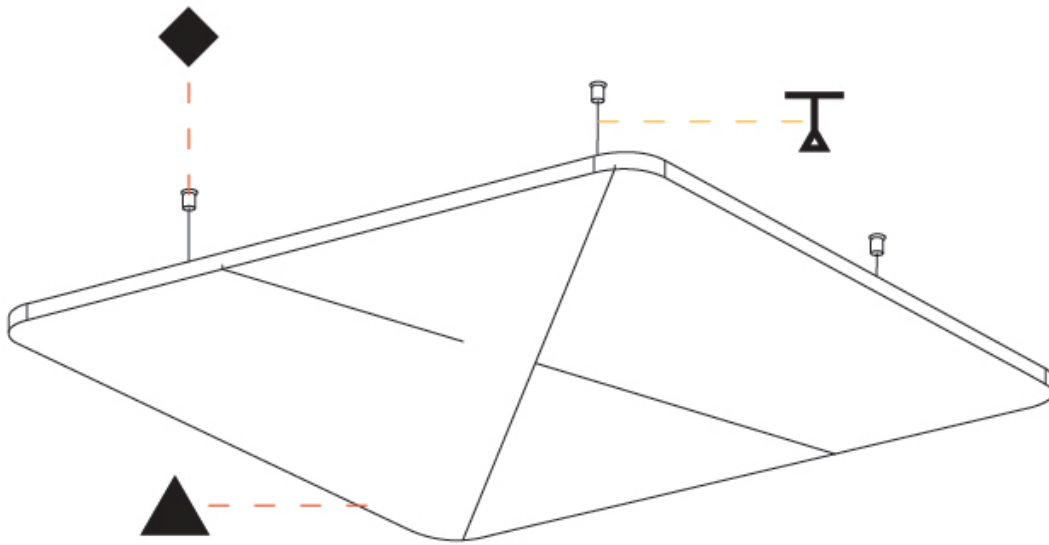

QUANTUM ACOUSTIC LIGHT PANEL SUSPENSION

A300740-

PROJECT	_____
TYPE	_____
SPECIFIER	_____
QUANTITY	_____
DATE	_____