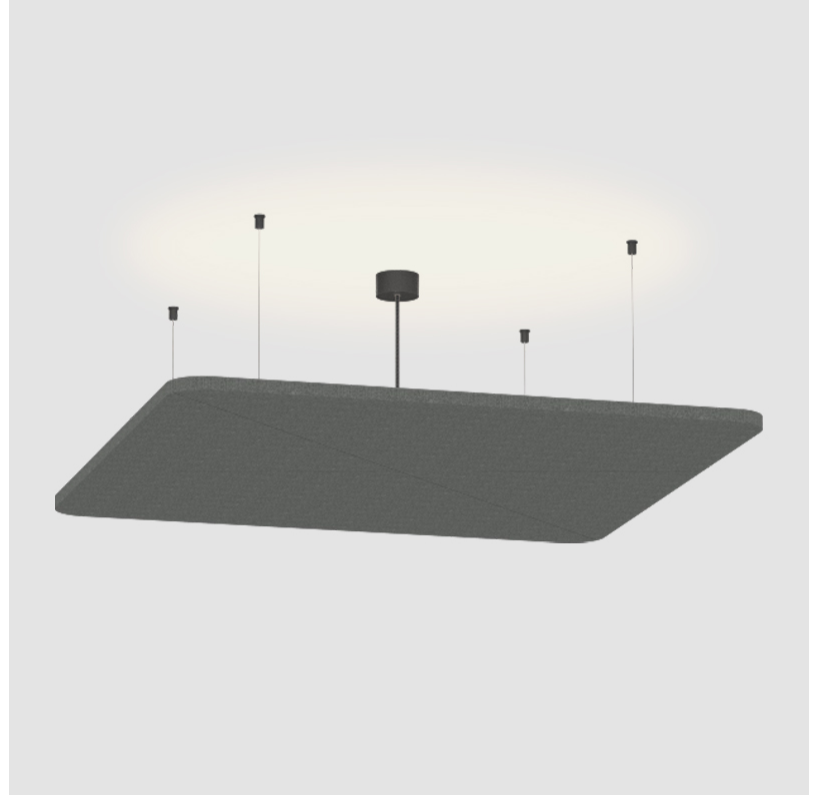

GENERAL

Series: Quantum Acoustic Light Panel
Brand: Prolicht
Division: Architectural
Mounting Type: Suspension
Mounting Location: Ceiling
Subcategory: Acoustic

PHYSICAL

Shape: Round
Length (mm): 1096
Length (in): 43 1/8
Width (mm): 1096
Width (in): 43 1/8
Height (mm): 54
Height (in): 2 1/8
Light Distribution: Indirect
Fixture Finish: SSR / BKV / CWI / CRY / HAB / UFT / ITA / RUA / FTG / MYG / LOD / PUS / FRO / FUP / KIA / POP / BLS / SPG / MEY / GOH / GUM / CHC / COM / ABZ / JAG / OBR / MOS / ROR
Accent Finish: ANC / ASH / BNA / BTC / BZE / CEL / EGG / EVG / FOG / FOS / FST / FUA / IRI / IRO / KHA / LIC / LIM / MER / MSN / MUS / ONX / PEA / PLU / POL / PPY / RAY / ROY / RST / STE / SWD / TAN / TAU

Fixture Material: Aluminum
Cable Details: 2 000mm / 78 3/4" or 6 000mm / 236 1/4" Transparent Cable

ELECTRICAL

Lamp Type: LED (Zhaga Standard)
Input Wattage (W): 31.7
Total Output Wattage (W): 29.1
Dimming: Non-Dimmable
Driver Included: Yes
Driver Location: Integrated
Driver Type: Constant Current - Universal
Driver Class: Class 2
Input Voltage (V): 120 - 277

LED

Color Temperature (°K): 2700 / 3000 / 3500 / 4000
Max. Delivered Lumen (lm): 2338 / 2362 / 2432 / 2503
Nominal Lumen (lm): 2851 / 2880 / 2966 / 3053
CRI: >90 CRI
Lamp Life (hrs): 50000

OPTICAL

RATINGS AND CERTIFICATIONS

Certified By: CSA Certified to UL and CSA Standards
IP rating: IP20