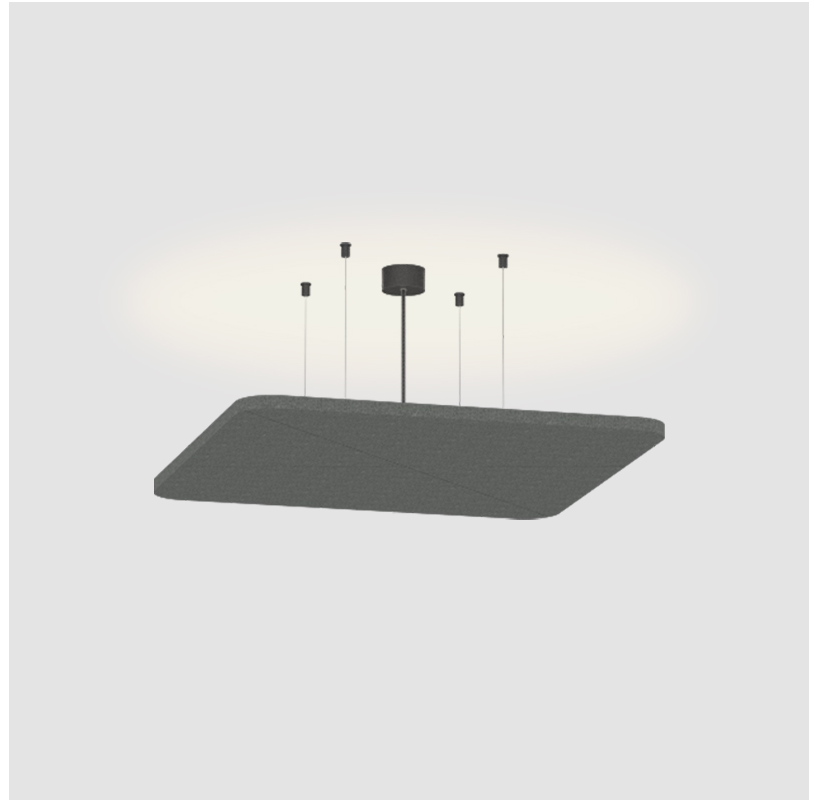

GENERAL

Series: Quantum Acoustic Light Panel
Brand: Prolicht
Division: Architectural
Mounting Type: Suspension
Mounting Location: Ceiling
Subcategory: Acoustic

PHYSICAL

Shape: Round
Length (mm): 496
Length (in): 19 1/2
Width (mm): 496
Width (in): 19 1/2
Height (mm): 54
Height (in): 2 1/8
Light Distribution: Indirect
Fixture Finish: SSR / BKV / CWI / CRY / HAB / UFT / ITA / RUA / FTG / MYG / LOD / PUS / FRO / FUP / KIA / POP / BLS / SPG / MEY / GOH / GUM / CHC / COM / ABZ / JAG / OBR / MOS / ROR
Accent Finish: ANC / ASH / BNA / BTC / BZE / CEL / EGG / EVG / FOG / FOS / FST / FUA / IRI / IRO / KHA / LIC / LIM / MER / MSN / MUS / ONX / PEA / PLU / POL / PPY / RAY / ROY / RST / STE / SWD / TAN / TAU

Fixture Material: Aluminum
Cable Details: 2 000mm / 78 3/4" or 6 000mm / 236 1/4" Transparent Cable

ELECTRICAL

Lamp Type: LED (Zhaga Standard)
Input Wattage (W): 12.7
Total Output Wattage (W): 11.8
Dimming: Non-Dimmable
Driver Included: Yes
Driver Location: Integrated
Driver Type: Constant Current - Universal
Driver Class: Class 2
Input Voltage (V): 120 - 277

LED

Color Temperature (°K): 2700 / 3000 / 3500 / 4000
Max. Delivered Lumen (lm): 935 / 945 / 973 / 1001
Nominal Lumen (lm): 1140 / 1152 / 1187 / 1221
CRI: >90 CRI
Lamp Life (hrs): 50000

OPTICAL

RATINGS AND CERTIFICATIONS

Certified By: CSA Certified to UL and CSA Standards
IP rating: IP20